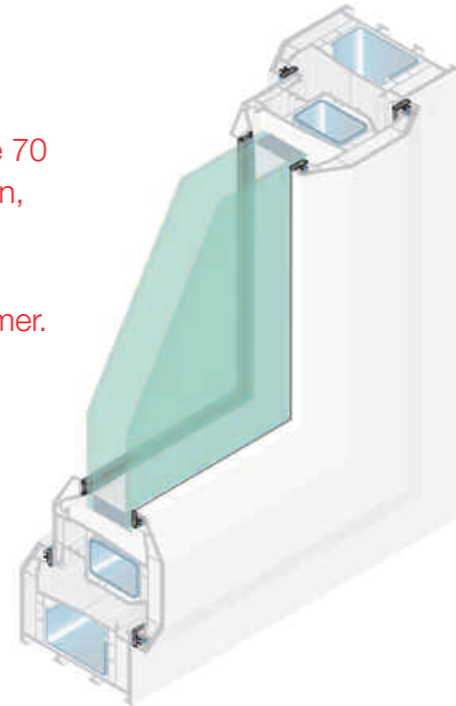

The difference is clear to see

ELITE 70

The Elite 70 is Spectus' flagship product. Following extensive research in technology, legislation and thermal efficiency, the Elite 70 is a complete suite of component parts, which enables the design, manufacture and installation of a full range of window and door components all from the same system, providing simplicity of installation for you and unrivalled style and choice for your customer.

The Elite 70 system allows the design and installation of a complete window, door and conservatory providing continuity in fit and finish across the range.

- Casement Windows
- Tilt & Turn Windows
- Range of doors; French, Sliding Patio and Bi-folding
- Full range of accessories and ancillary parts
- A wide range of colour and woodgrain foil finishes available

Features at a glance

- Choice of finish from either Chamfered or Ovolo design profiles. Designed to provide customers with additional choice and a reduced installation time whilst achieving consistency in quality finish
- Multi Chambered profile provides increased thermal efficiency
- PCE means no gasket insertion is required, which provides improved weathering protection and neater corner joints
- Single leg knock in beads are easier to glaze and speeds up the installation process
- Beads available in 24mm - 36mm glazing options provides additional options against thermal and sound insulation
- Flush glazing improves WER and adds to the aesthetic finish
- Square door and Tilt & Turn outer edge provide an easier hardware location
- The Elite 70 shares common details with Spectus' Patio Doors and Reversible 70 resulting in compatibility across all product ranges
- Unlimited hardware choice and vast range of ancillary products means a solution for most onsite issues
- Complete with a full range of extras such as Georgian Bars and Decorative Horns